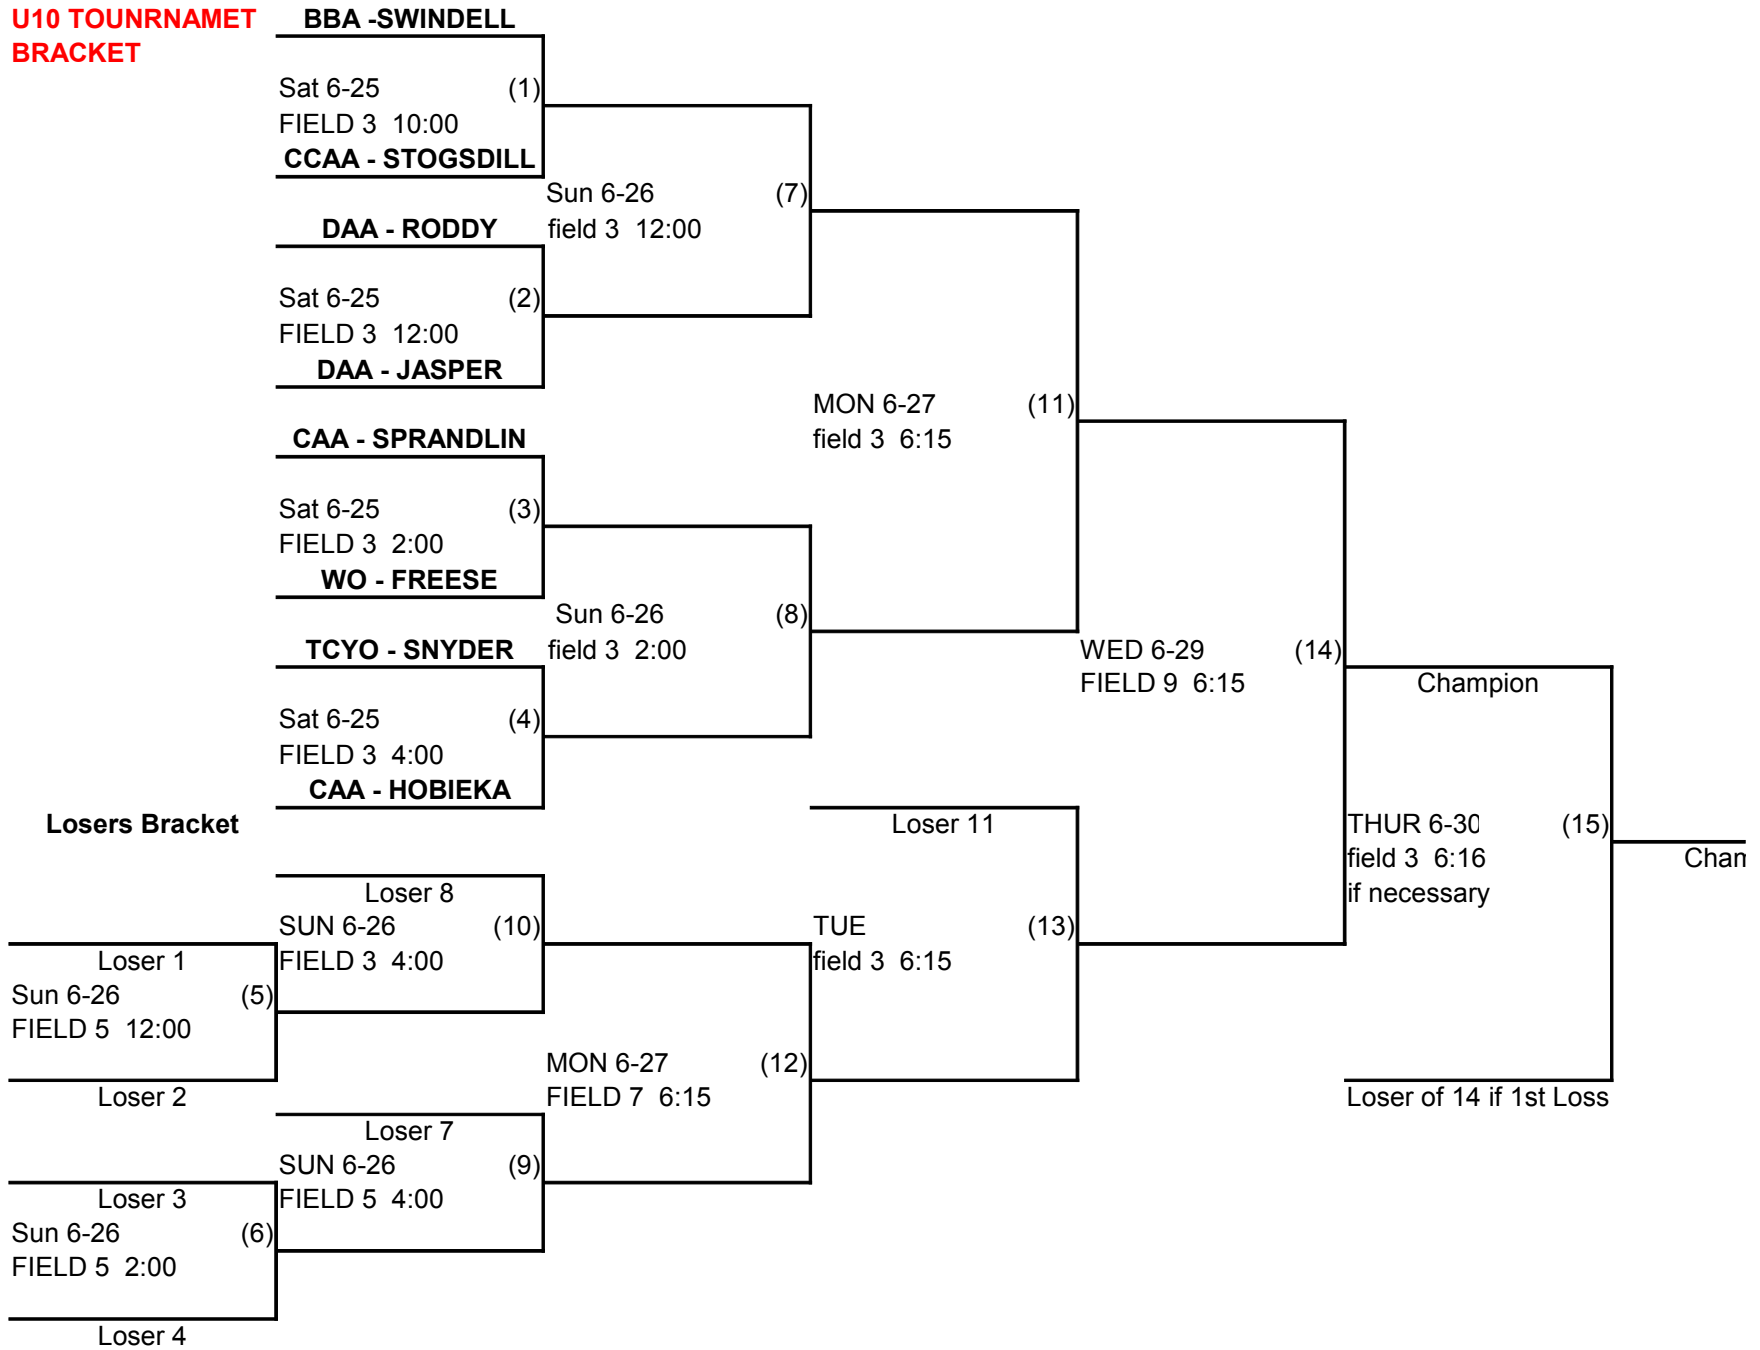

**U10 TOUNRNAME
BRACKET**

npion